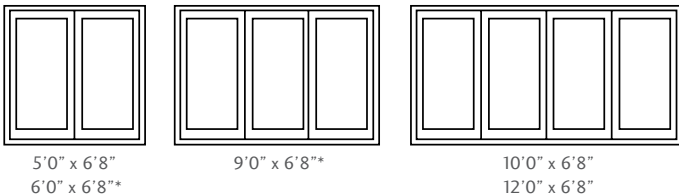

Configurations

- Available on Tuscany Series Standard and French Rail sliding patio doors
- 2'6" and 3'0" panel widths, 6'8" height
- 2-panel, 3-panel and 4-panel configurations

* 6068 & 9068 units with Blinds Between Glass will not meet ADA minimum 32" clear opening requirements.